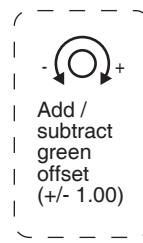

CCT MODE (Default)

HSI MODE

Go to onscreen menu
COLOR MODE
→ HSI MODE

GEL MODE

Go to onscreen menu
COLOR MODE
→ GEL MODE