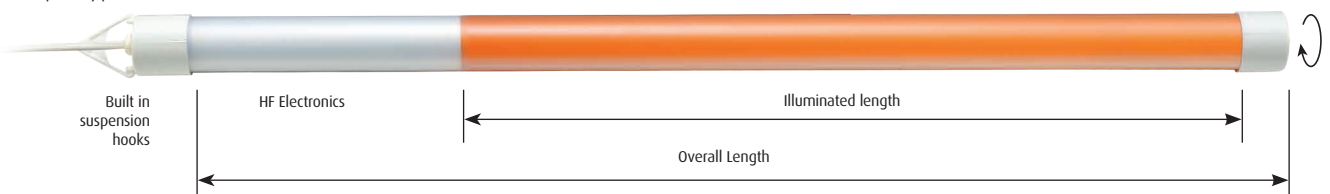

T8 HFI Stick-Lite Display Lighting

Specification

- **Outer case** Polycarbonate
- **Lamp holder** T8 G13
- **Includes** Col 840 lamp
Mounting clips
- **Light output ratio (LOR)** 100
- **Options** DDP coloured sleeves
Suspension kit
Black end caps and cable
Fixed cable length of choice

Satine cover

PART NR	WATTAGE w	LENGTH mm	LOR	ILLUMINATED LENGTH mm	CIRCUIT POWER W
HFI T8 18w	18	765	100	565	18
HFI T8 30w	30	1200	100	870	35
HFI T8 36w	36	1500	100	1170	35
HFI T8 58w	58	1800	100	1575	54
HFI T8 70w	70	2060	100	1735	64.5

End cap diameter 38.4mm.

Quick release plug with 3.2m cable set. Do not suspend by power cable

Twist and pull this end cap only, to re-lamp

**Need something changed to suit your project?
If we can, we will. Please ask!**