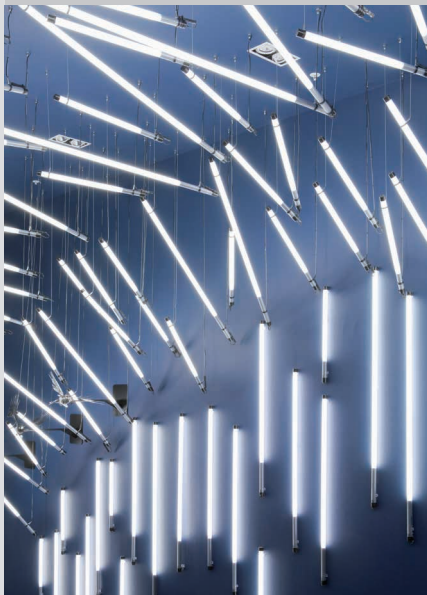

T8 HFI Stick-Lite Display Lighting

Specification

- **Outer case** Polycarbonate
- **Lamp holder** T8 G13
- **Includes** Col 840 lamp
Mounting clips
- **Light output ratio (LOR)** 100
- **Options** DDP coloured sleeves
Suspension kit
Black end caps and cable
Fixed cable length of choice

End cap diameter 38.4mm.

Quick release plug with 3.2m cable set. Do not suspend by power cable

Twist and pull this end cap only, to re-lamp

**Need something changed to suit your project?
If we can, we will. Please ask!**