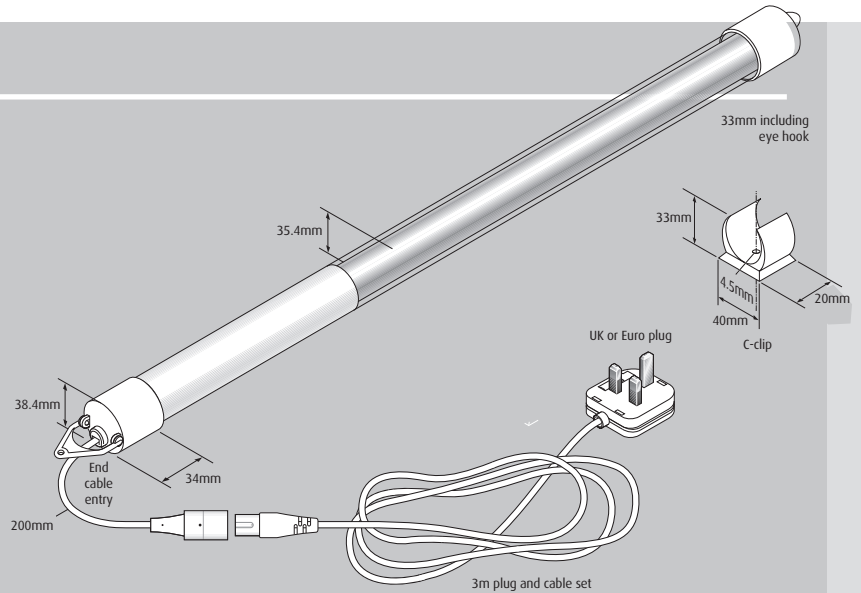

T8 HFI Stick-Lite Display Lighting

Specification

- **Outer case** Polycarbonate
- **Lamp holder** T8 G13
- **Includes** Col 840 lamp
Mounting clips
- **Light output ratio (LOR)** 100
- **Options** DDP coloured sleeves
Suspension kit
Black end caps and cable
Fixed cable length of choice

Satine cover

PART NR	WATTAGE w	LENGTH mm	LOR	ILLUMINATED LENGTH mm	CIRCUIT POWER W
HFI T8 18w	18	765	100	565	18
HFI T8 30w	30	1200	100	870	35
HFI T8 36w	36	1500	100	1170	35
HFI T8 58w	58	1800	100	1575	54
HFI T8 70w	70	2060	100	1735	64.5

End cap diameter 38.4mm.

Quick release plug with 3.2m cable set. Do not suspend by power cable

Twist and pull this end cap only, to re-lamp

**Need something changed to suit your project?
If we can, we will. Please ask!**