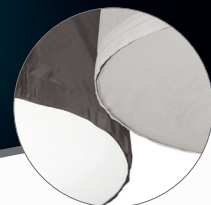

MADE IN
NORTH
AMERICA

Chroma-Q®
Space Force™

The Next Frontier

Introducing the award-winning Chroma-Q® Space Force™ LED fixture - the next frontier in space lighting.

The Space Force is a cutting-edge variable white LED Space Light that is a modern replacement for conventional space lights or soft light sources commonly used in film and TV studios around the world.

Extensive RDM functionality is provided through wired, or the optional LumenRadio CRMX, connections.

Hanging options include a standard bridle, optional yoke and a low-profile hanging bracket.

Smooth, Soft Output

The Space Force is highly efficient and natively single source, removing the need for skirts or silks to diffuse the light.

Easy Setup

As a result of its low profile, lightweight (only 8kg / 17.6lb) and skirt-free design, the Space Force is quick and easy to set up at any height.