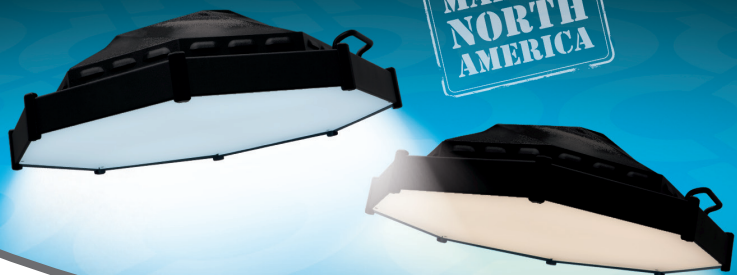

MADE IN
NORTH
AMERICA

Chroma-Q®
Space Force™

The Next Frontier

Introducing the award-winning Chroma-Q® Space Force™ LED fixture - the next frontier in space lighting.

The Space Force is a cutting-edge variable white LED Space Light that is a modern replacement for conventional space lights or soft light sources commonly used in film and TV studios around the world.

The Space Force benefits from cool running, energy efficiency, lightweight design and minimum maintenance. CCT tuneable between 2,800K and 6,500K, and natively single source, the diffuse nature of its output negates the need for silks or skirts.

Extensive RDM functionality is provided through wired, or the optional LumenRadio CRMX, connections.

Hanging options include a standard bridle, optional yoke and a low-profile hanging bracket.

Smooth, Soft Output

The Space Force is highly efficient and natively single source, removing the need for skirts or silks to diffuse the light.

Easy Setup

As a result of its low profile, lightweight (only 8kg / 17.6lb) and skirt-free design, the Space Force is quick and easy to set up at any height.